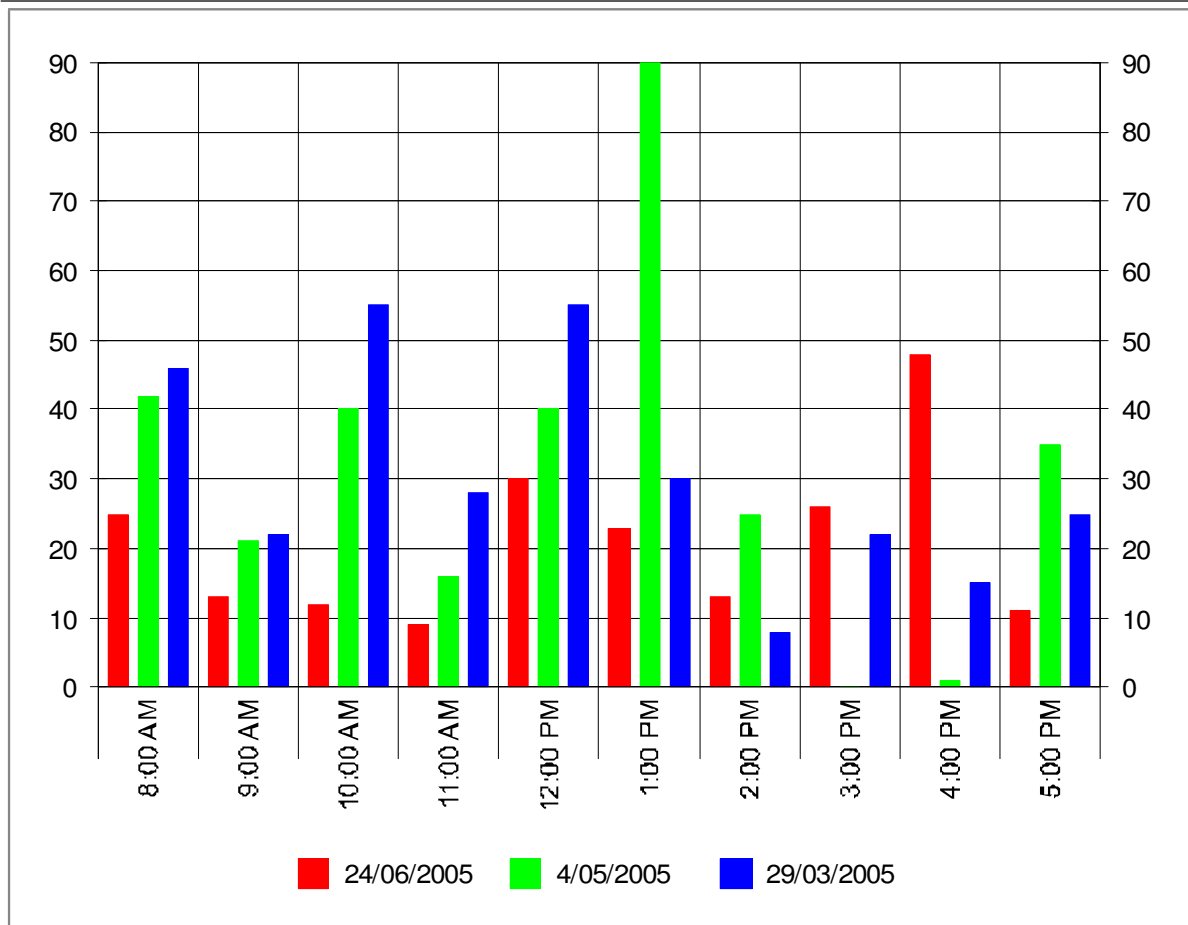

Day comparisons

TotalCount

Activity ÷ 2.2

Day comparisons 24/06/2005

All sensors selected

Time	24/06/2005	4/05/2005	29/03/2005
8:00 AM	25	42	46
9:00 AM	13	21	22
10:00 AM	12	40	55
11:00 AM	9	16	28
12:00 PM	30	40	55
1:00 PM	23	90	30
2:00 PM	13	25	8
3:00 PM	26	0	22
4:00 PM	48	1	15
5:00 PM	11	35	25
Total	210	310	306