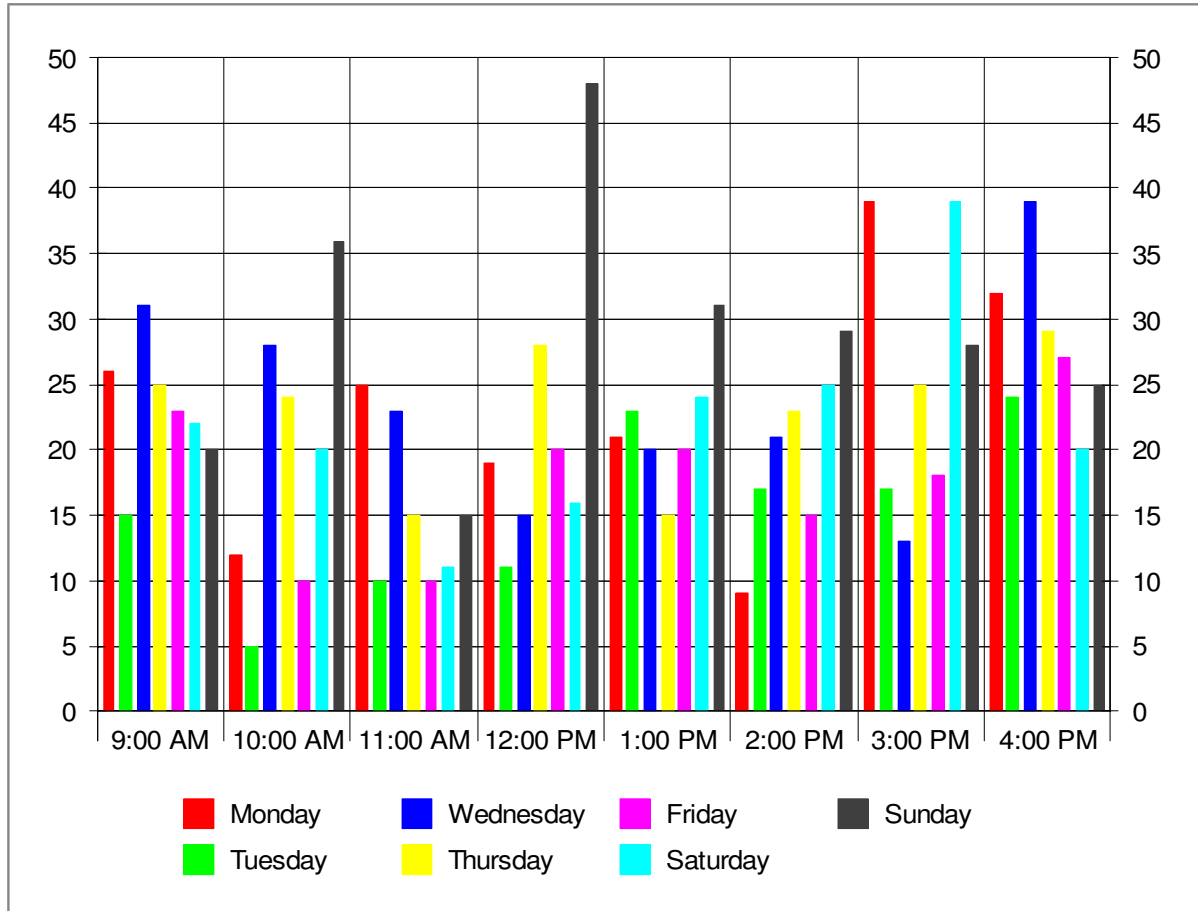

# Days of the week

TotalCount

Activity ÷ 2.2

Days of the week 1/04/2005

Average of all days in range

All sensors selected

	Mon	Tue	Wed	Thu	Fri	Sat	Sun	Total
# days	4	4	4	4	5	5	4	30
9:00 AM	26	15	31	25	23	22	20	162
10:00 AM	12	5	28	24	10	20	36	135
11:00 AM	25	10	23	15	10	11	15	109
12:00 PM	19	11	15	28	20	16	48	157
1:00 PM	21	23	20	15	20	24	31	154
2:00 PM	9	17	21	23	15	25	29	139
3:00 PM	39	17	13	25	18	39	28	179
4:00 PM	32	24	39	29	27	20	25	196
<b>Totals</b>	183	122	190	184	143	177	232	1231