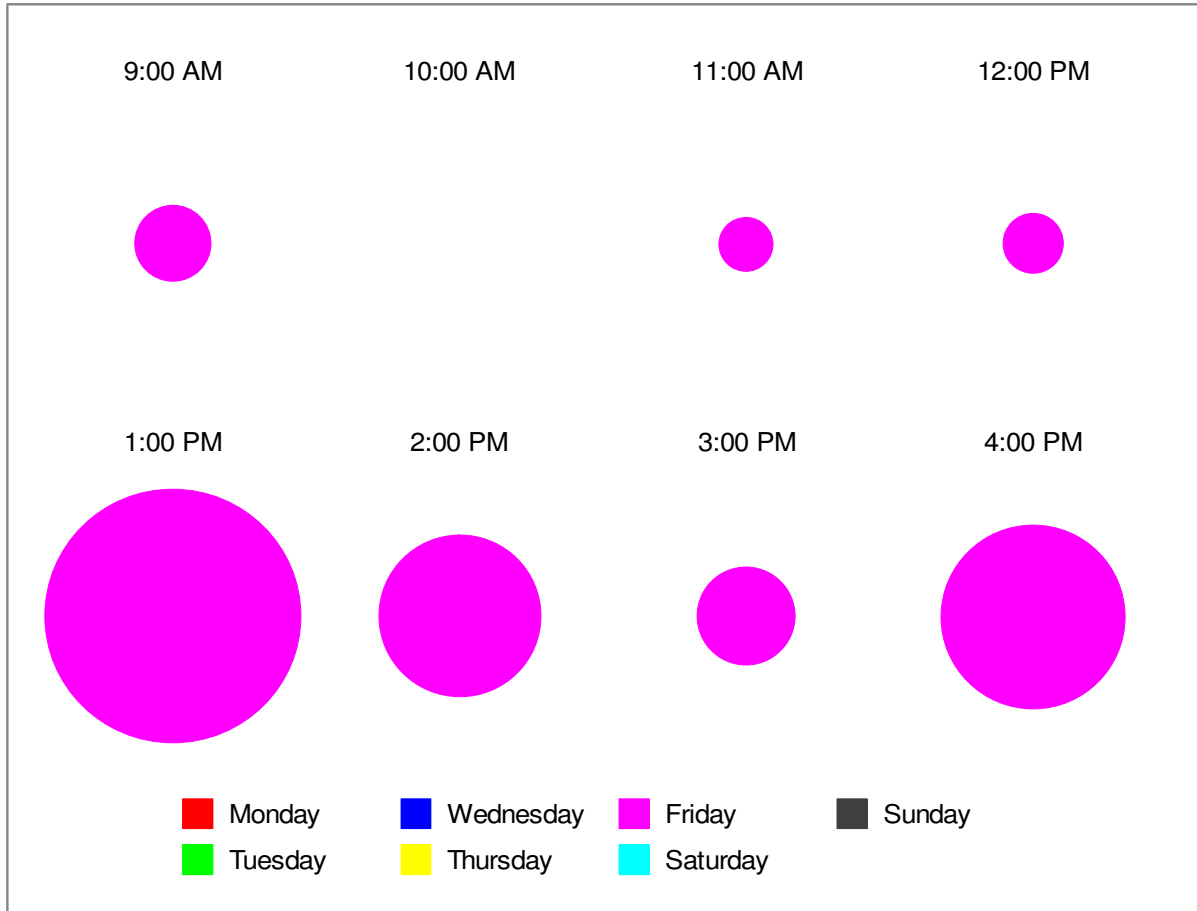

Days of the week

TotalCount

Activity ÷ 2.2

Days of the week 1/04/2005

Average of all days in range

All sensors selected

	Mon	Tue	Wed	Thu	Fri	Sat	Sun	Total
# days	0	0	0	0	1	0	0	1
9:00 AM	0	0	0	0	14	0	0	14
11:00 AM	0	0	0	0	10	0	0	10
12:00 PM	0	0	0	0	11	0	0	11
1:00 PM	0	0	0	0	47	0	0	47
2:00 PM	0	0	0	0	30	0	0	30
3:00 PM	0	0	0	0	18	0	0	18
4:00 PM	0	0	0	0	34	0	0	34
Totals	0	0	0	0	164	0	0	164