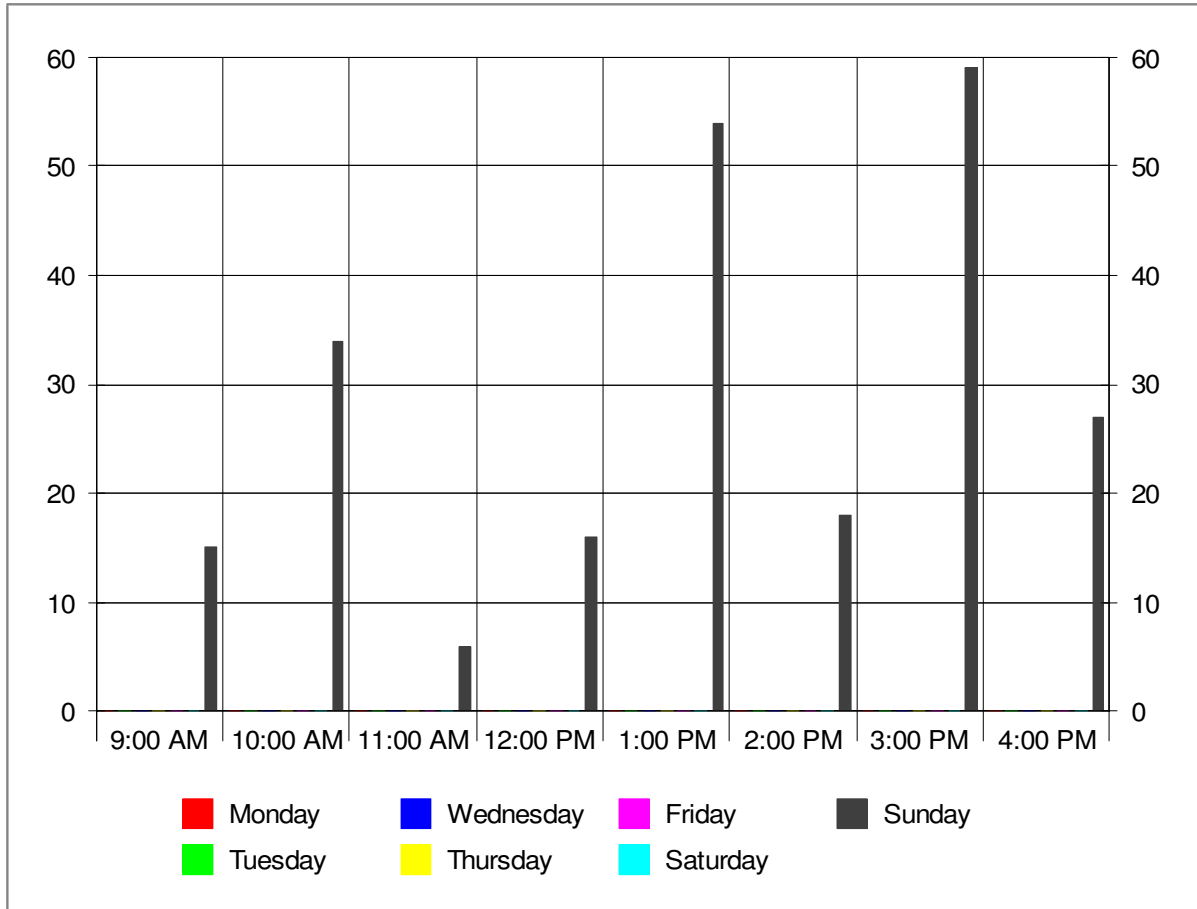

# Days of the week

TotalCount

Activity ÷ 2.2

Days of the week 3/04/2005

Total of all days in range

All sensors selected

	Mon	Tue	Wed	Thu	Fri	Sat	Sun	Total
# days	0	0	0	0	0	0	1	1
9:00 AM	0	0	0	0	0	0	15	15
10:00 AM	0	0	0	0	0	0	34	34
11:00 AM	0	0	0	0	0	0	6	6
12:00 PM	0	0	0	0	0	0	16	16
1:00 PM	0	0	0	0	0	0	54	54
2:00 PM	0	0	0	0	0	0	18	18
3:00 PM	0	0	0	0	0	0	59	59
4:00 PM	0	0	0	0	0	0	27	27
<b>Totals</b>	0	0	0	0	0	0	229	229