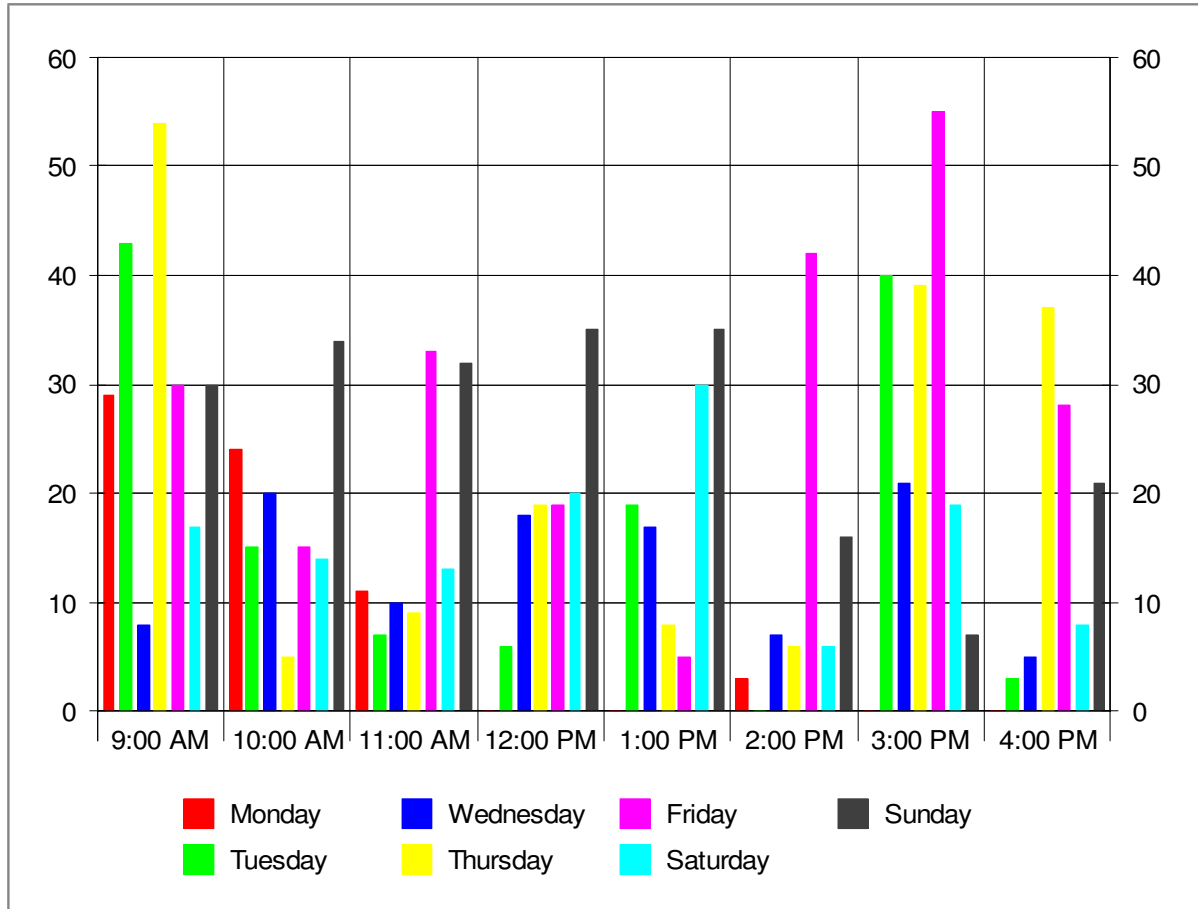

Days of the week

TotalCount

Activity ÷ 2.2

Days of the week 5/05/2005

Total of all days in range

All sensors selected

	Mon	Tue	Wed	Thu	Fri	Sat	Sun	Total
# days	1	1	1	1	1	1	1	7
9:00 AM	29	43	8	54	30	17	30	211
10:00 AM	24	15	20	5	15	14	34	127
11:00 AM	11	7	10	9	33	13	32	115
12:00 PM	0	6	18	19	19	20	35	117
1:00 PM	0	19	17	8	5	30	35	114
2:00 PM	3	0	7	6	42	6	16	80
3:00 PM	0	40	21	39	55	19	7	181
4:00 PM	0	3	5	37	28	8	21	102
Totals	67	133	106	177	227	127	210	1047