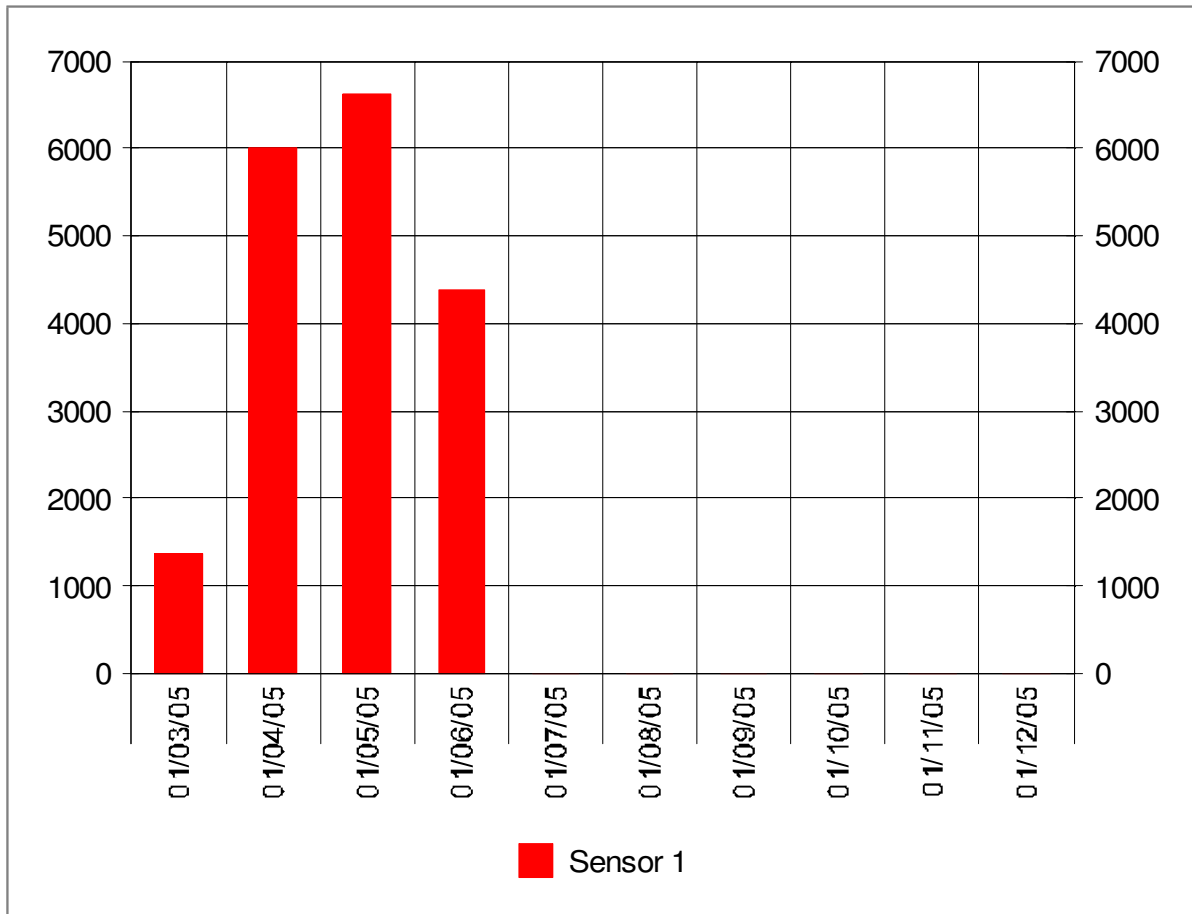

Totals

Grouped into 1 month periods

TotalCount
Activity ÷ 2.2

1/03/2005 to 26/12/2005

08:00 AM to 05:00 PM

Period	Sensor 1
01/03/05	1373
01/04/05	5998
01/05/05	6634
01/06/05	4393
Total	18398