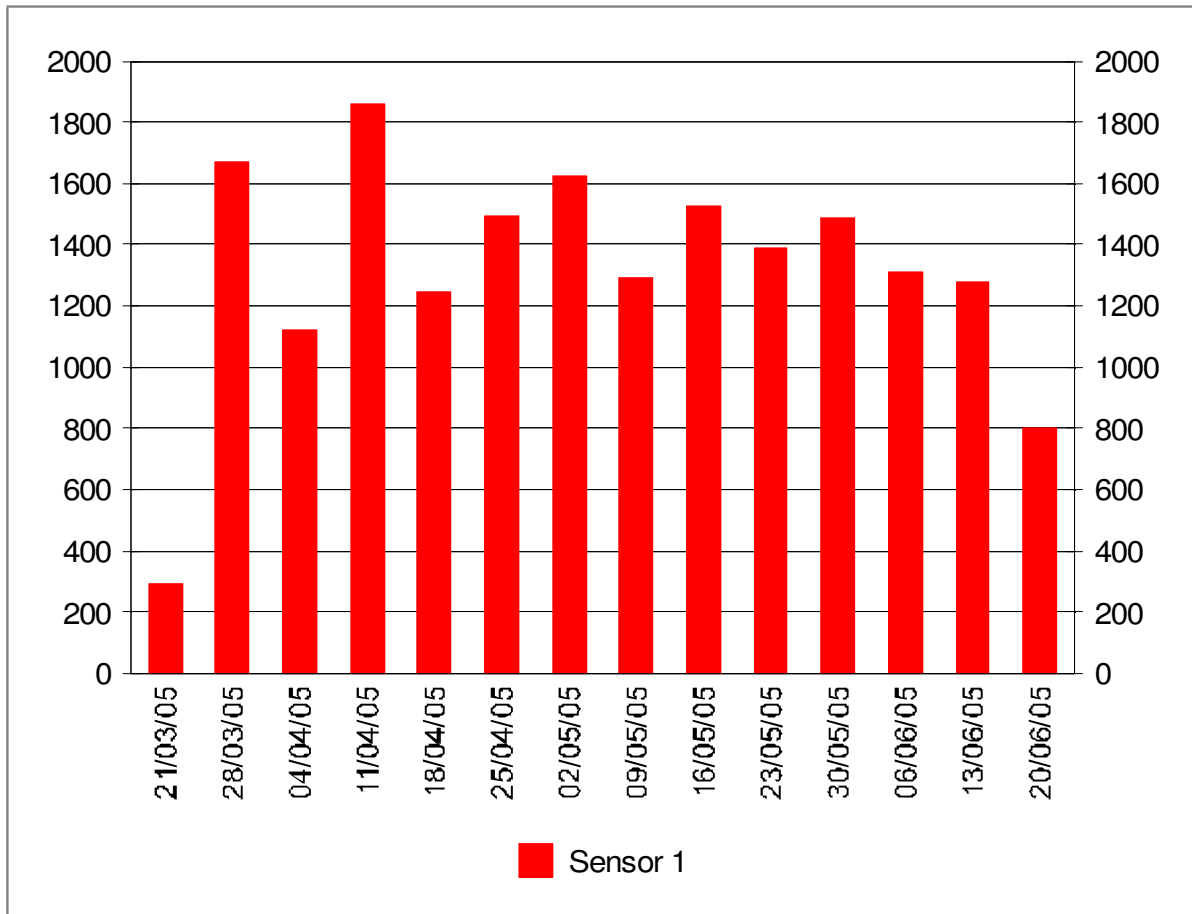

Totals

Grouped into 1 week periods

TotalCount
Activity ÷ 2.2

21/03/2005 to 26/06/2005

08:00 AM to 05:00 PM

Period	Sensor 1
21/03/05	295
28/03/05	1668
04/04/05	1120
11/04/05	1860
18/04/05	1249
25/04/05	1497
02/05/05	1622
09/05/05	1292
16/05/05	1525
23/05/05	1388
30/05/05	1487
06/06/05	1309
13/06/05	1281
20/06/05	804
Total	18397