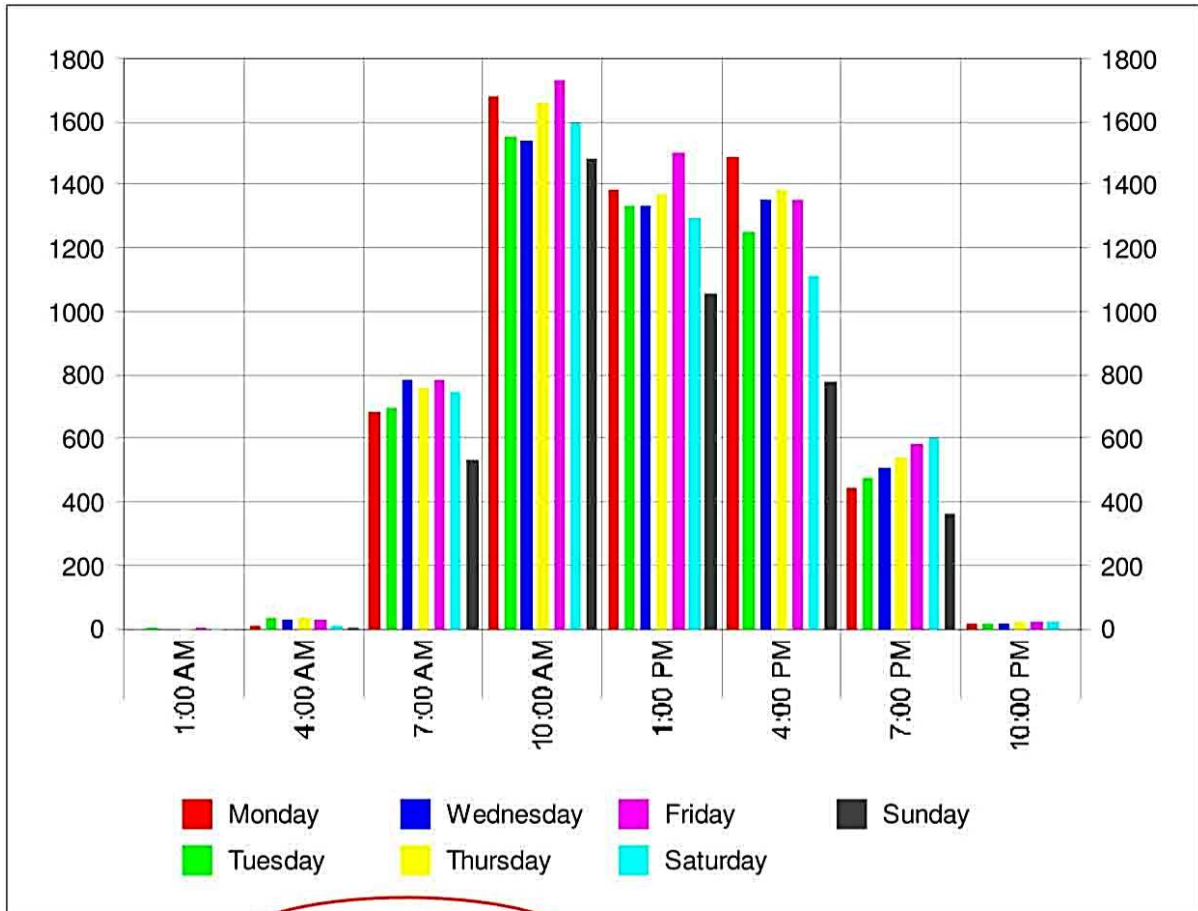

# Days of the week

TotalCount  
Sample Shopping Centre  
Activity ÷ 2

Days of the week 24/09/2012 to 30/09/2012  
All sensors selected

Total of all days in range

	Mon	Tue	Wed	Thu	Fri	Sat	Sun	Total
# days	1	1	1	1	1	1	1	7
1:00 AM	0	2	0	0	1	0	0	3
4:00 AM	12	33	28	38	27	8	1	147
7:00 AM	681	698	782	758	783	744	533	4979
10:00 AM	1680	1552	1538	1658	1728	1596	1482	11234
1:00 PM	1384	1331	1333	1368	1500	1292	1053	9261
4:00 PM	1492	1249	1354	1384	1354	1114	778	8725
7:00 PM	446	478	508	538	583	603	363	3519
10:00 PM	16	17	18	23	24	23	0	121
<b>Totals</b>	5711	5360	5561	5767	6000	5380	4210	37989

One Week - 3 hour blocks