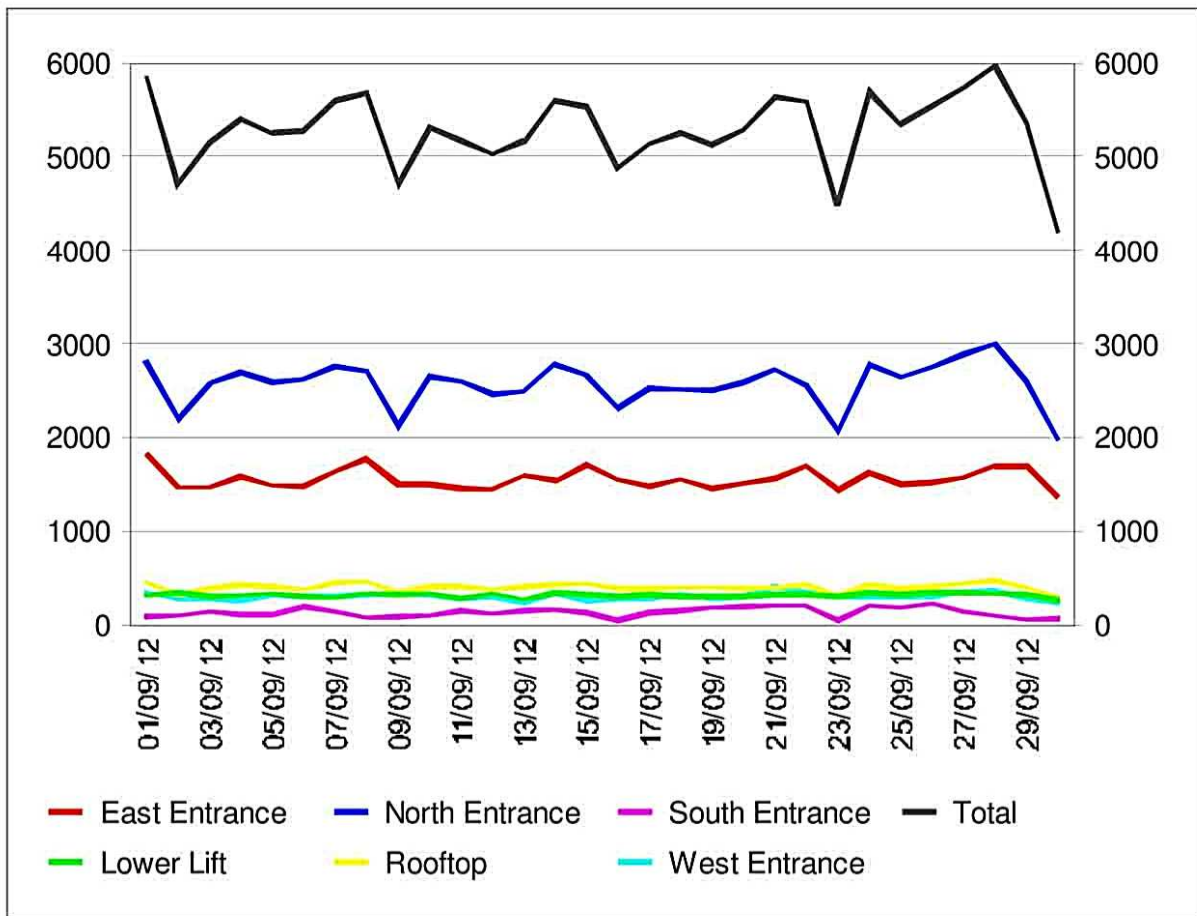

Totals

Grouped into 1 day periods

TotalCount
Sample Shopping Centre
Activity ÷ 2

1/09/2012 to 30/09/2012

05:00 AM to 09:59 PM

One Month By Day - Line Graph