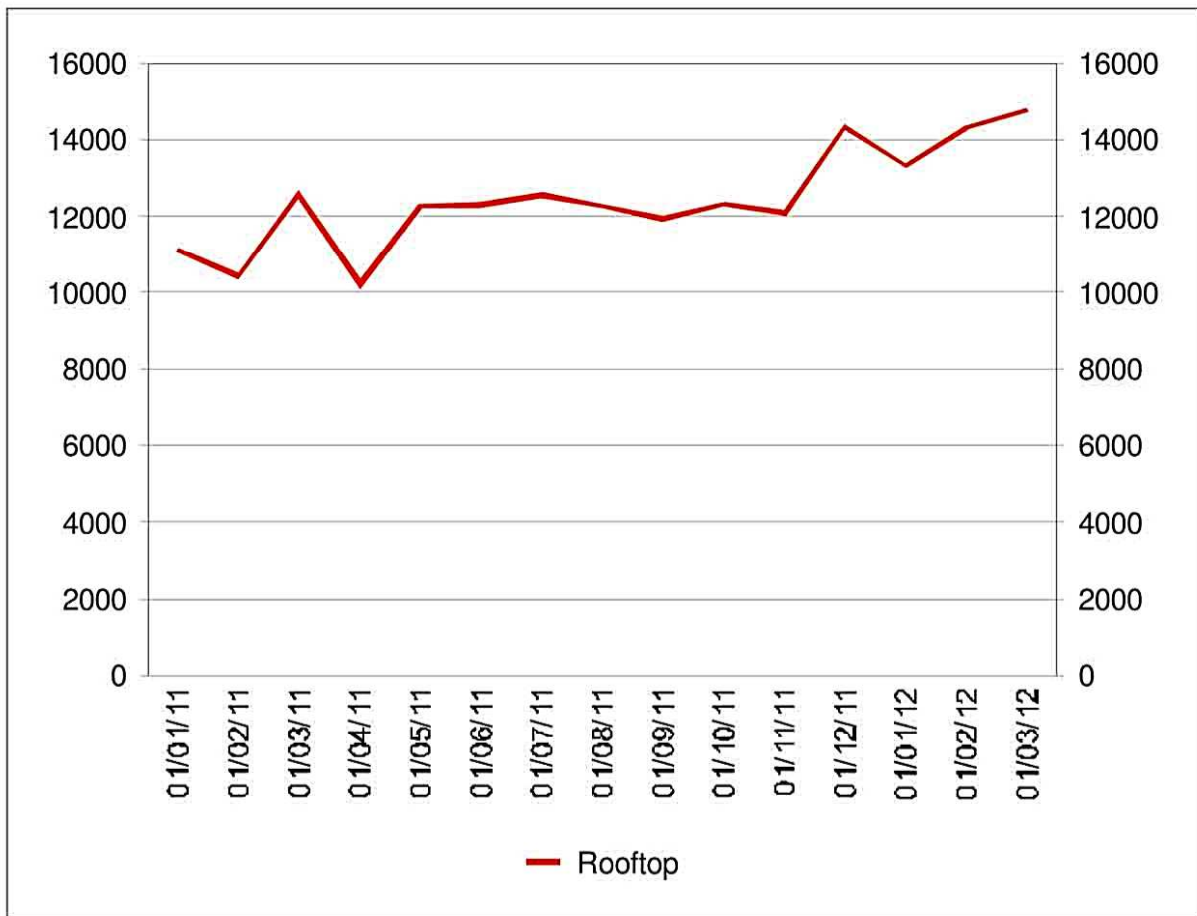

Totals

Grouped into 1 month periods

TotalCount
Sample Shopping Centre
Activity ÷ 2

1/01/2011 to 31/03/2012

04:00 AM to 11:00 PM

Period	Rooftop
01/01/11	11124
01/02/11	10414
01/03/11	12566
01/04/11	10220
01/05/11	12266
01/06/11	12281
01/07/11	12554
01/08/11	12276
01/09/11	11924
01/10/11	12322
01/11/11	12084
01/12/11	14330
01/01/12	13330
01/02/12	14312
01/03/12	14770
Total	186773

Single Sensor By Month