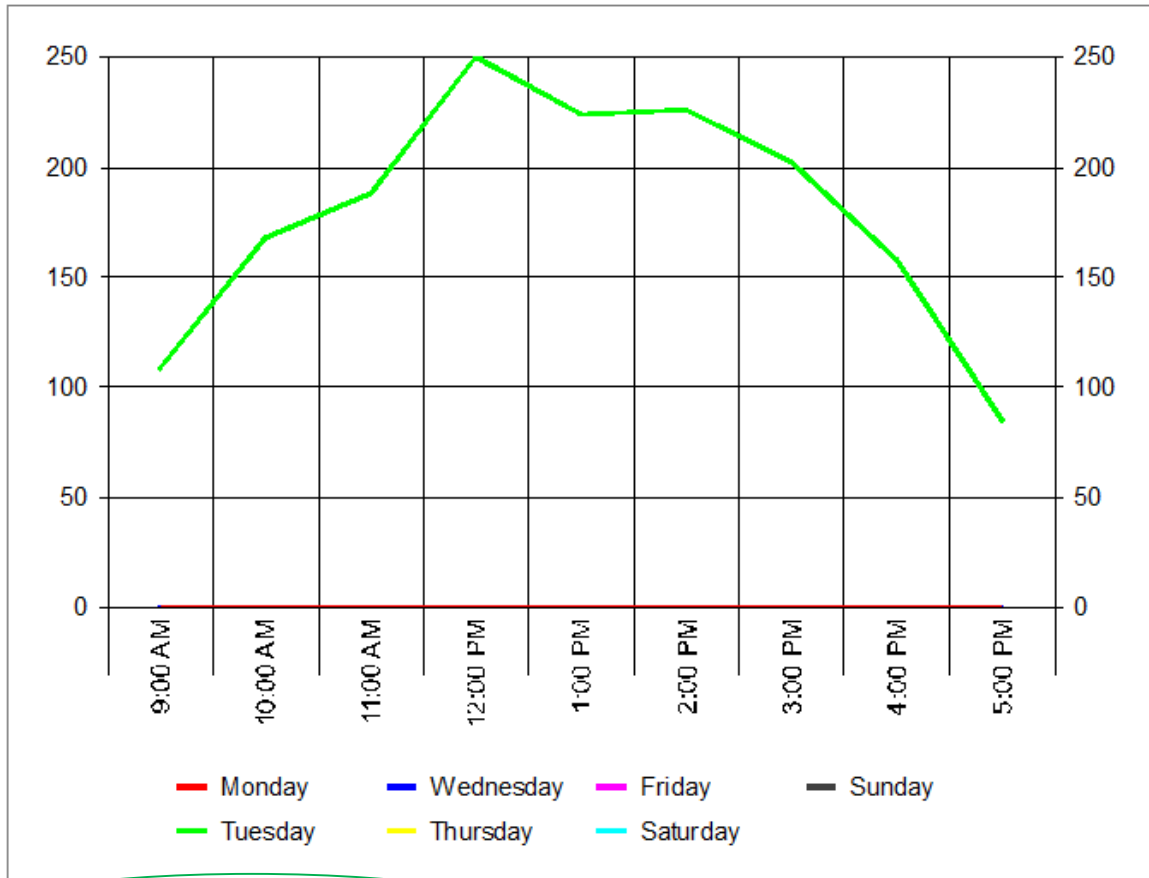

Days of the week

<Unknown>

Activity ÷ 2

Days of the week 24-Jul-12 to 24-Jul-12
Unnamed Site L3

Total of all days in range

	Mon	Tue	Wed	Thu	Fri	Sat	Sun	Total
# days	0	1	0	0	0	0	0	1
9:00 AM	0	109	0	0	0	0	0	109
10:00 AM	0	168	0	0	0	0	0	168
11:00 AM	0	188	0	0	0	0	0	188
12:00 PM	0	250	0	0	0	0	0	250
1:00 PM	0	224	0	0	0	0	0	224
2:00 PM	0	226	0	0	0	0	0	226
3:00 PM	0	202	0	0	0	0	0	202
4:00 PM	0	158	0	0	0	0	0	158
5:00 PM	0	85	0	0	0	0	0	85
Totals	0	1610	0	0	0	0	0	1610

TotalCount - One Day By Hour