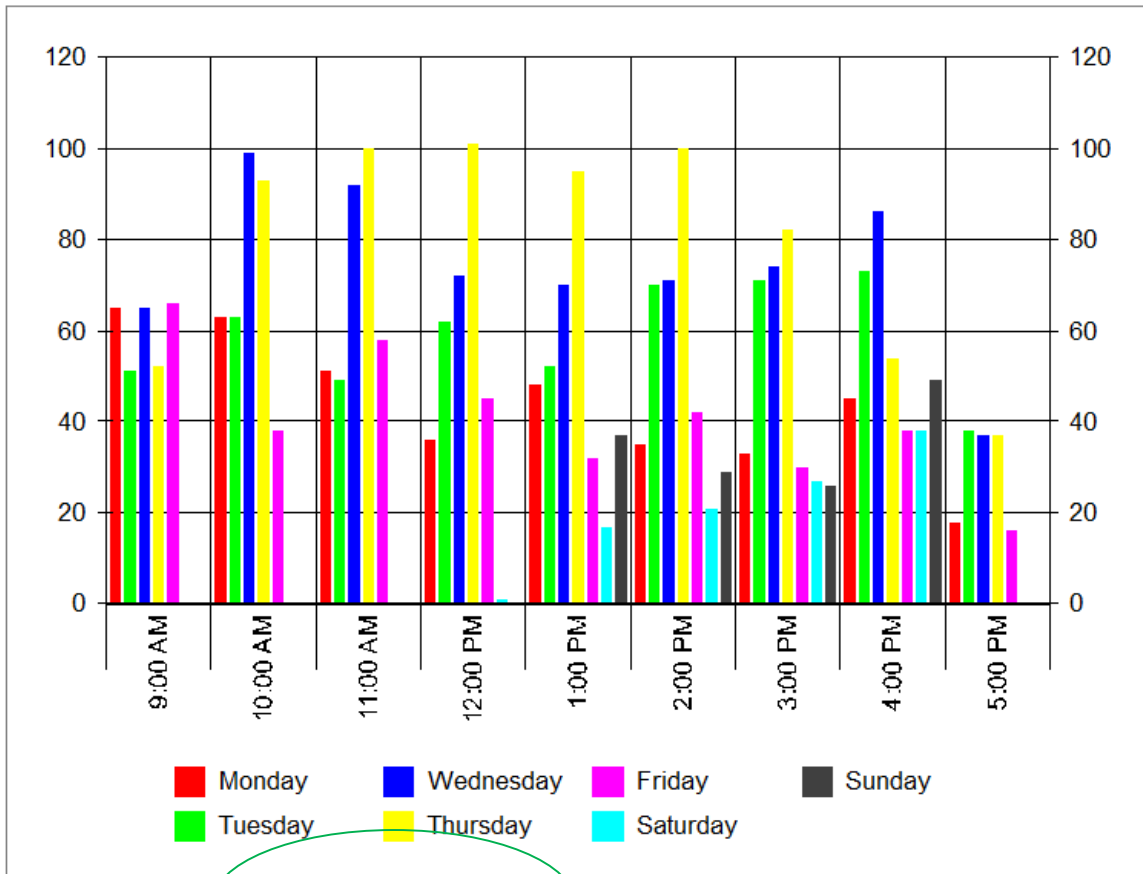

Days of the week

<Unknown>

Activity ÷ 2.2

Days of the week
Unnamed Site L3

20-May-12 to 26-May-12

Total of all days in range

	Mon	Tue	Wed	Thu	Fri	Sat	Sun	Total
# days	1	1	1	1	1	1	1	7
9:00 AM	65	51	65	52	66	0	0	299
10:00 AM	63	63	99	93	38	0	0	356
11:00 AM	51	49	92	100	58	0	0	350
12:00 PM	36	62	72	101	45	1	0	317
1:00 PM	48	52	70	95	32	17	37	351
2:00 PM	35	70	71	100	42	21	29	368
3:00 PM	33	71	74	82	30	27	26	343
4:00 PM	45	73	86	54	38	38	49	383
5:00 PM	18	38	37	37	16	0	0	146
Totals	394	529	666	714	365	104	141	2913

TotalCount - One Week By Hour