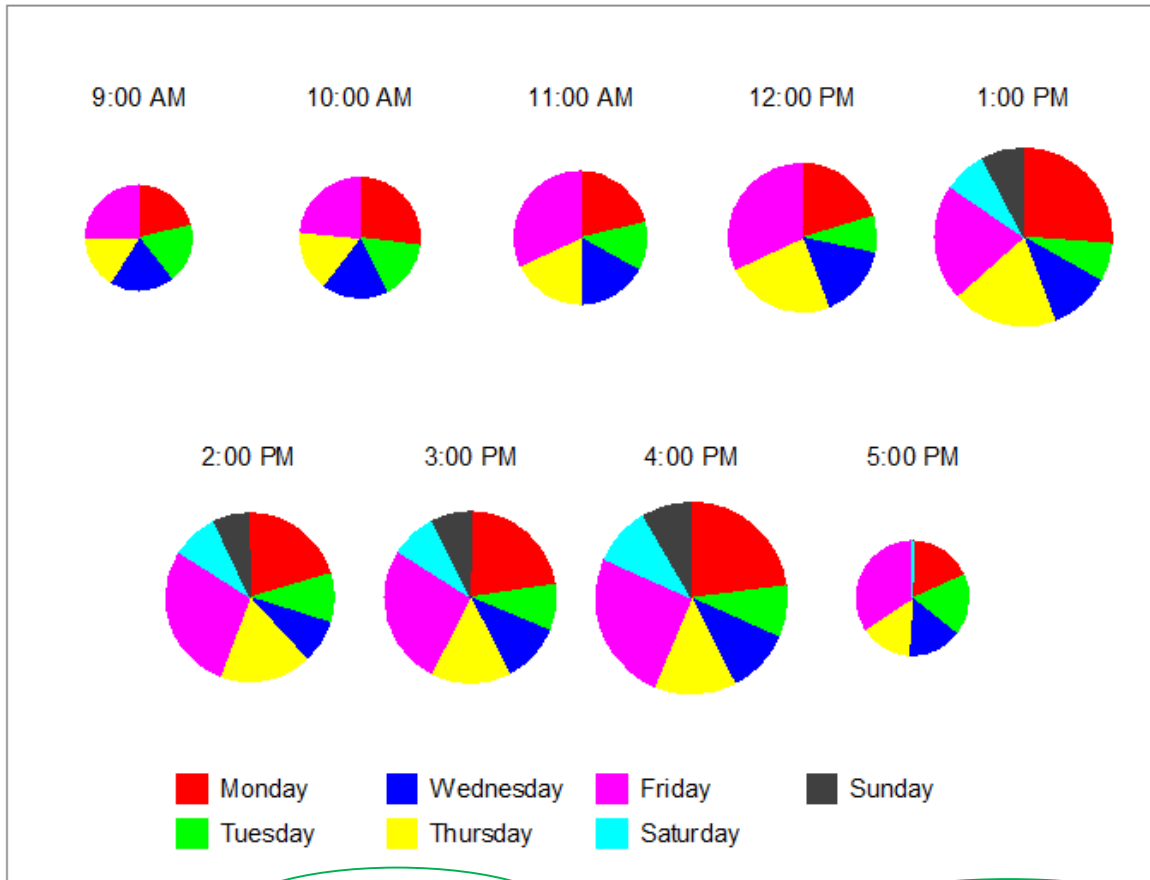

Days of the week

Activity = 2

Days of the week
Unnamed Site L3

01-Jun-12 to 30-Jun-12

Total of all days in range

| | Mon | Tue | Wed | Thu | Fri | Sat | Sun | Total |
|---------------|------|-----|-----|------|------|-----|-----|-------|
| # days | 4 | 4 | 4 | 4 | 5 | 5 | 4 | 30 |
| 9:00 AM | 108 | 93 | 101 | 82 | 128 | 0 | 0 | 512 |
| 10:00 AM | 158 | 92 | 104 | 95 | 137 | 0 | 0 | 586 |
| 11:00 AM | 136 | 76 | 108 | 118 | 204 | 0 | 0 | 642 |
| 12:00 PM | 144 | 58 | 114 | 170 | 228 | 0 | 0 | 714 |
| 1:00 PM | 224 | 60 | 95 | 166 | 182 | 66 | 66 | 859 |
| 2:00 PM | 166 | 76 | 68 | 145 | 230 | 74 | 56 | 815 |
| 3:00 PM | 186 | 72 | 95 | 126 | 218 | 72 | 61 | 830 |
| 4:00 PM | 211 | 82 | 100 | 126 | 232 | 92 | 78 | 921 |
| 5:00 PM | 100 | 98 | 82 | 80 | 186 | 2 | 0 | 548 |
| Totals | 1433 | 707 | 867 | 1108 | 1745 | 306 | 261 | 6427 |

TotalCount - One Month By Hour Pie Chart