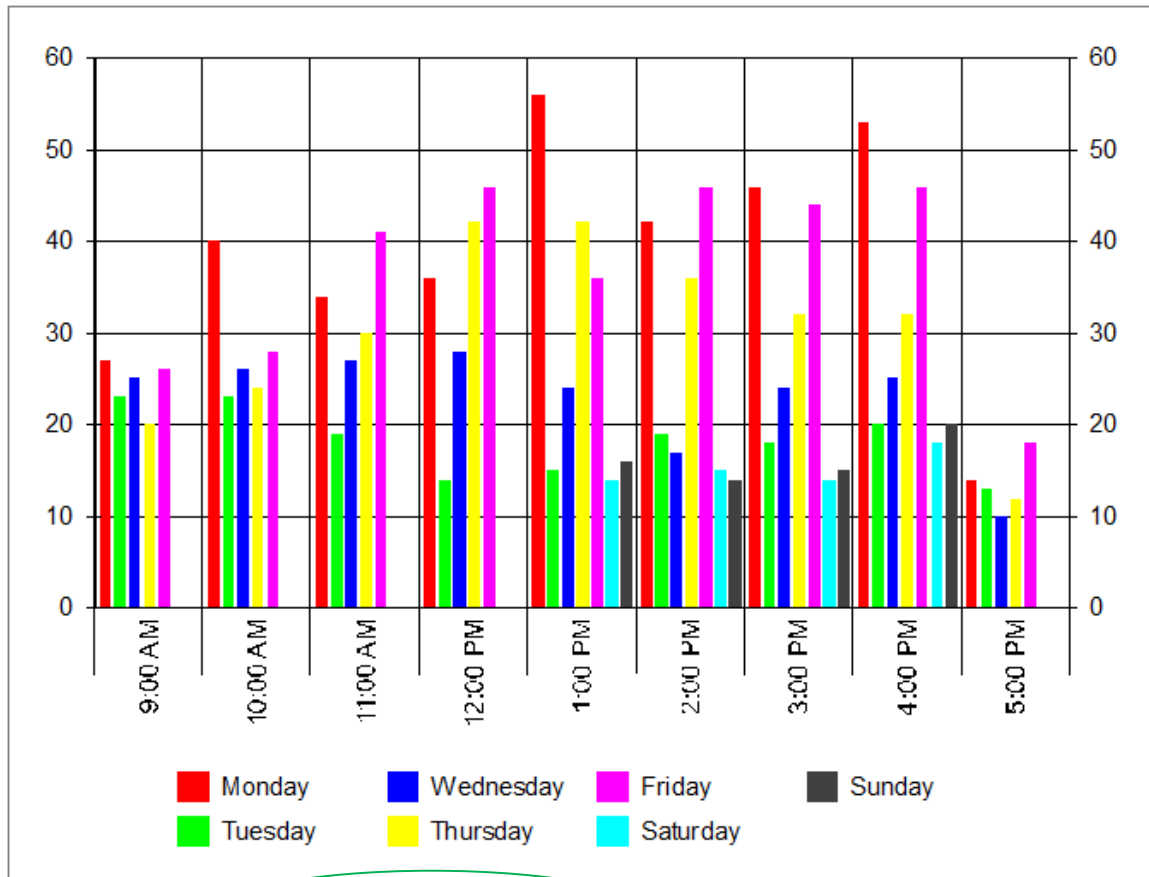

# Days of the week

Activity ÷ 2

Days of the week: 01-Jun-12 to 30-Jun-12  
 Unnamed Site L3

Average of all days in range

	Mon	Tue	Wed	Thu	Fri	Sat	Sun	Total
# days	4	4	4	4	5	5	4	30
9:00 AM	27	23	25	20	26	0	0	121
10:00 AM	40	23	26	24	28	0	0	141
11:00 AM	34	19	27	30	41	0	0	151
12:00 PM	36	14	28	42	46	0	0	166
1:00 PM	56	15	24	42	36	14	16	203
2:00 PM	42	19	17	36	46	15	14	189
3:00 PM	46	18	24	32	44	14	15	193
4:00 PM	53	20	25	32	46	18	20	214
5:00 PM	14	13	10	12	18	0	0	67
<b>Totals</b>	<b>348</b>	<b>164</b>	<b>206</b>	<b>270</b>	<b>331</b>	<b>61</b>	<b>65</b>	<b>1445</b>

TotalCount – One Month By Hour